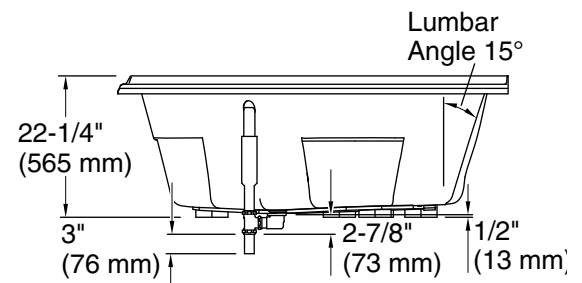

Color	Code	Description
-------	------	-------------

	0	White
	96	Biscuit
	47	Almond

No change in measurements if connected with drain illustrated. (K-11677)

 Recommended Faucet Location

Technical Information

All product dimensions are nominal.

Installation:	Corner
Drain location:	Center
Basin area, bottom:	52" x 38-3/4" (1321 mm x 984 mm)
Basin area, top:	61" x 46-1/4" (1549 mm x 1175 mm)
Weight:	91 lbs (41.3 kg)
Minimum floor load:	38 lbs/ft ² (185.5 kg/m ²)
Water depth:	15" (381 mm)
Water capacity:	96 gal (363.4 L)