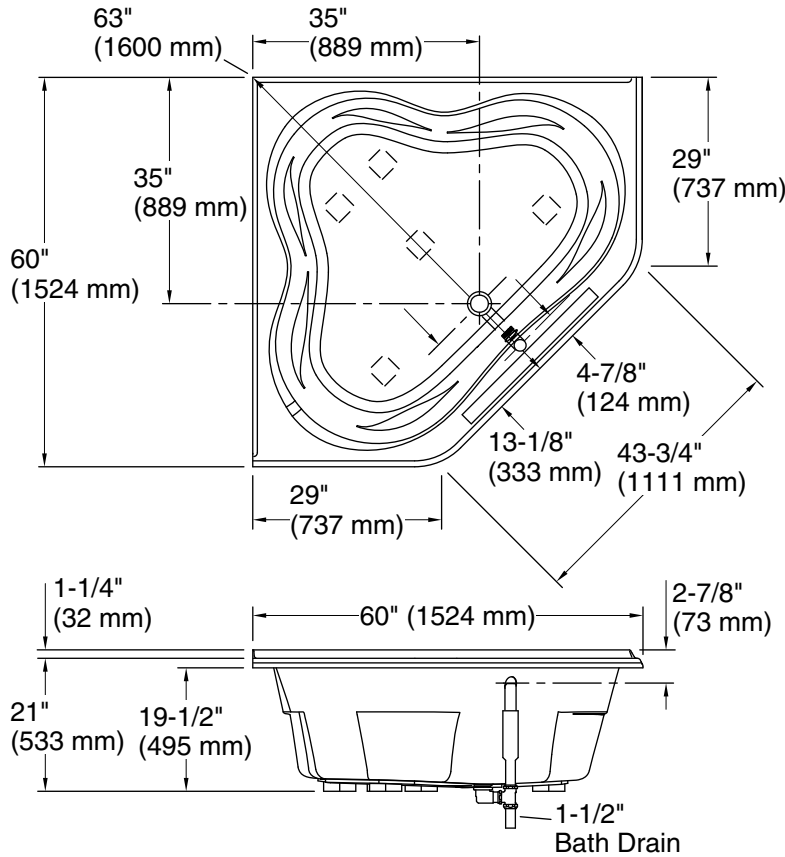

Material

- Acrylic.

Installation

- Corner.

Recommended Products/Accessories

K-1491 Bath/Whirlpool Pillow
K-11677 Bath Drain
K-1601 Bath/whirlpool footstop, removable
K-7213 27" Cable Bath Drain
K-7214 27" Cable Bath Drain
K-7259 Brass toe tap bath drain
K-37382 45" Rough-in Cable Bath Drain
K-23726 Drain treatment
K-23732 Tub & shower cleaner

Color	Code	Description
-------	------	-------------

	0	White
	96	Biscuit
	47	Almond

No change in measurements if connected with drain illustrated. (K-11677)

 Recommended Faucet Location

Technical Information

All product dimensions are nominal.

Installation:	Corner
Drain location:	Center
Basin area, bottom:	52" x 38-3/4" (1321 mm x 984 mm)
Basin area, top:	61" x 46-1/4" (1549 mm x 1175 mm)
Weight:	91 lbs (41.3 kg)
Minimum floor load:	38 lbs/ft ² (185.5 kg/m ²)
Water depth:	15" (381 mm)
Water capacity:	96 gal (363.4 L)

Notes

Measure your actual product for rough-in details.

Install this product according to the installation instructions.

The hot water supply should be 70% of the capacity of the bath or greater. Installations will vary.